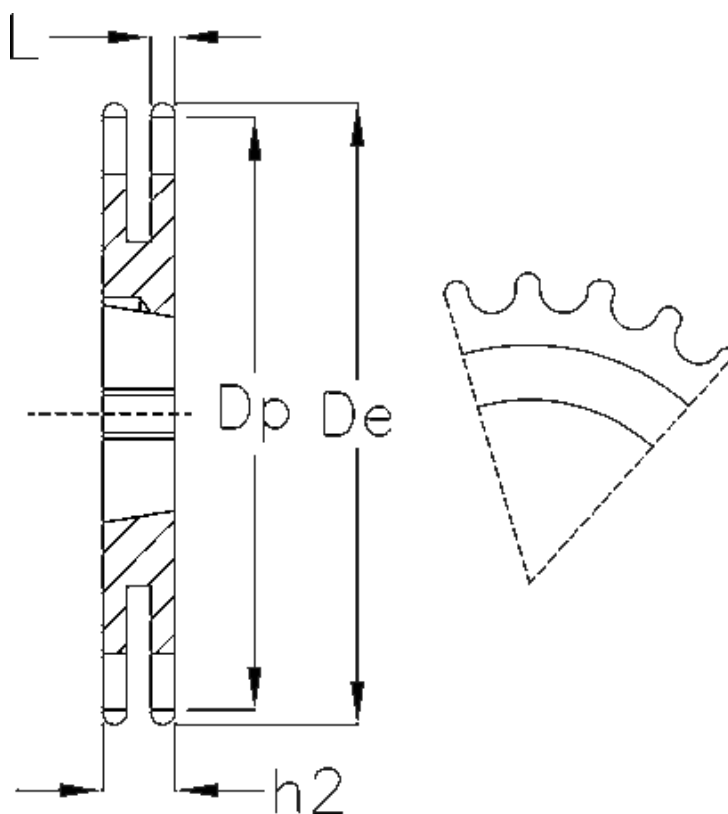

Article number: 616032006038

Description: Taperbored sprocket 10 B-2 Z=38 duplex
for bushing 2517

Measures

Buchse = 1610
C = 1.6
Chain = 10 B-2
Chain size = 5/8" x 3/8"
De = 199.2
Dp = 192.24
H = 25.5
h2 = 25.5

Material = Stål
Number of teeth = 38